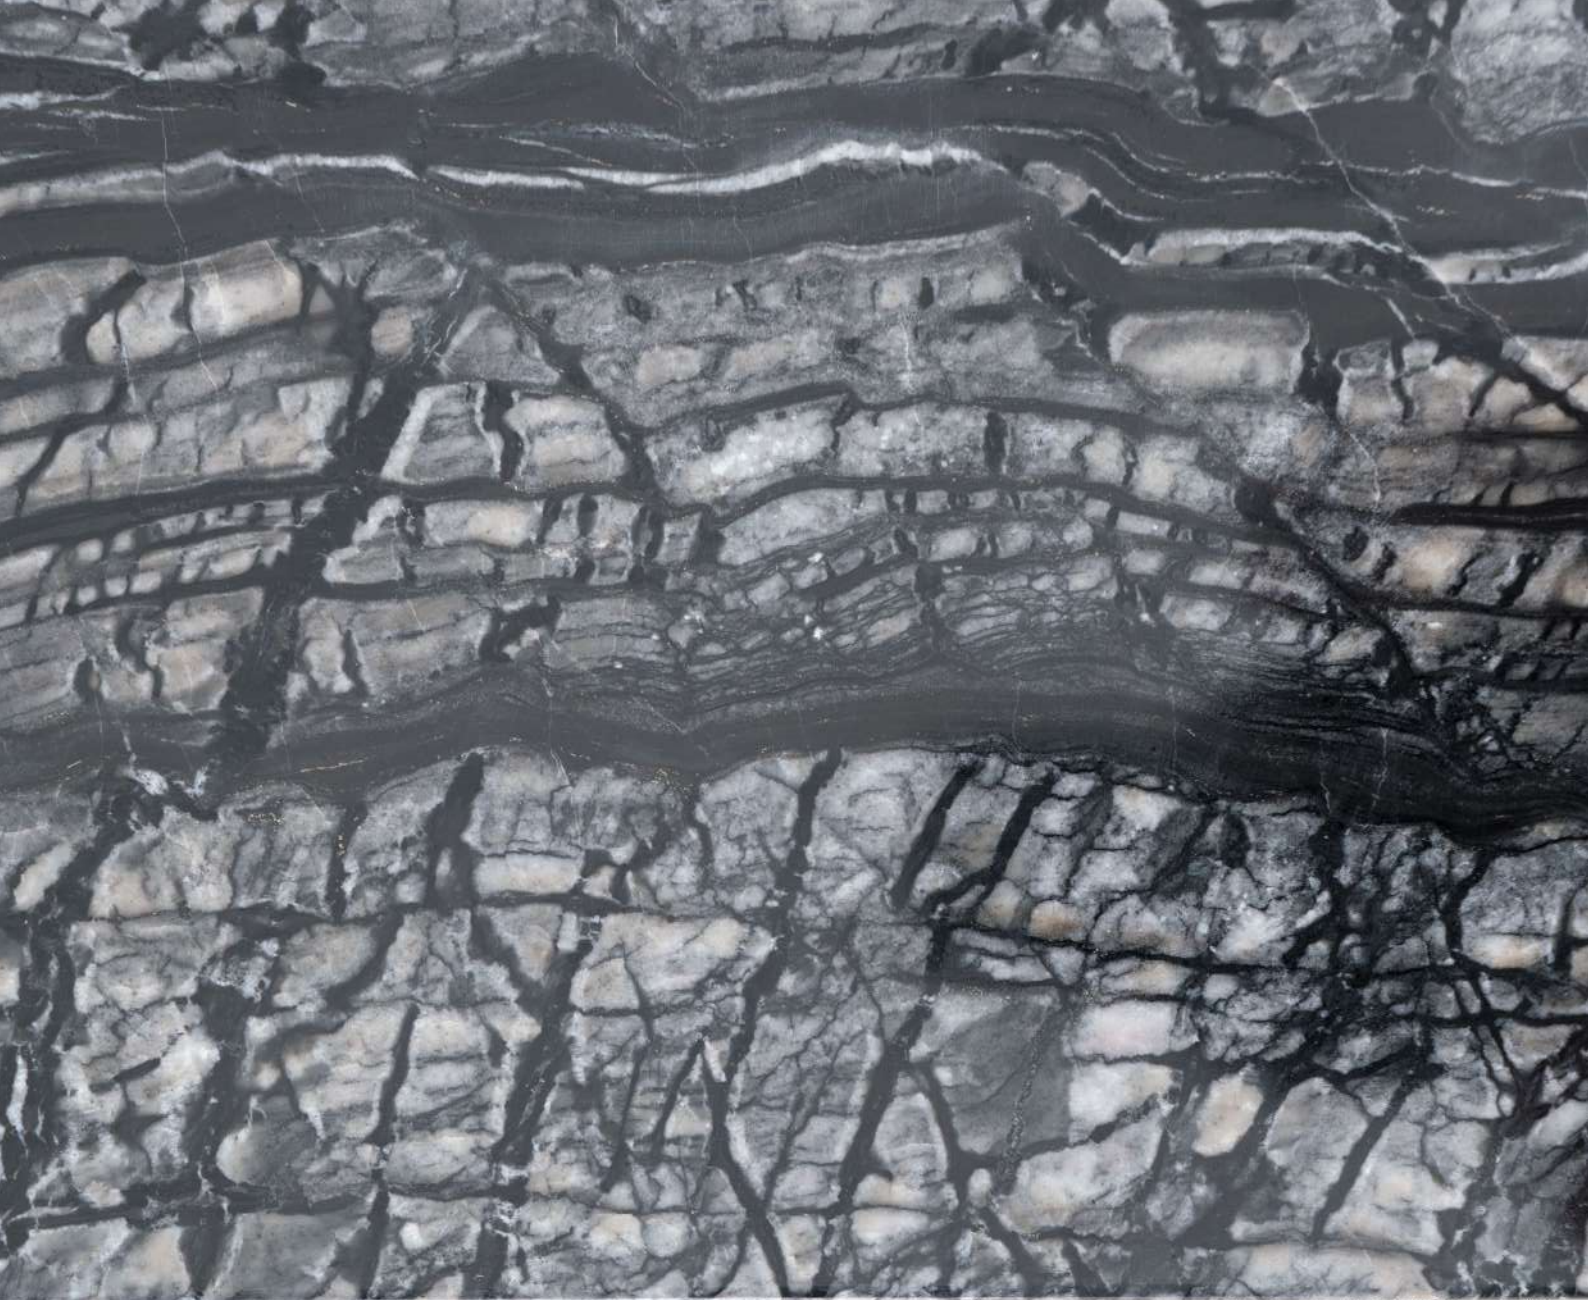

CONTACT US
info@christopherhalldesign.com
christopherhalldesign.com

FIND US ON
Pinterest – [Christopher Hall Design](#)
Instagram – [christopherhalldesign](#)

CHRISTOPHER HALL