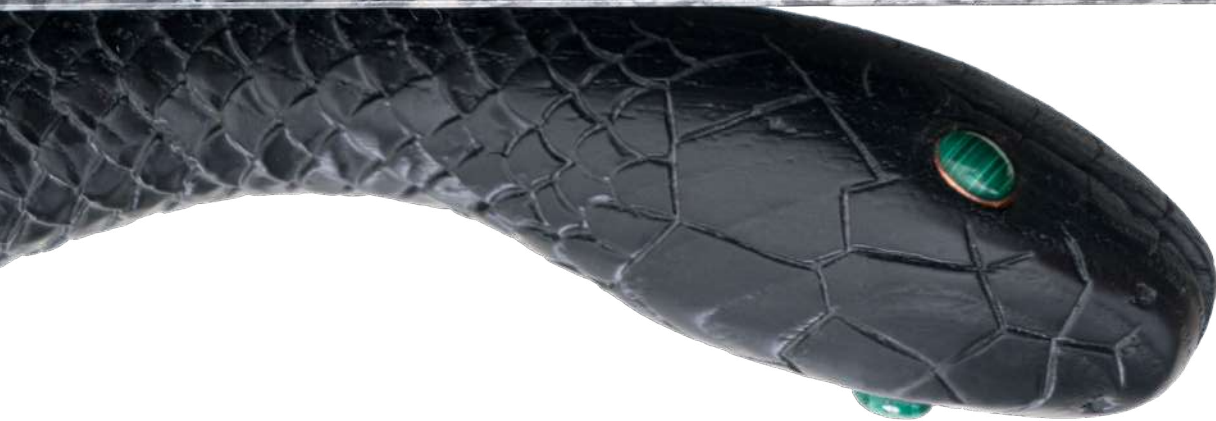

CONTACT US
info@christopherhalldesign.com
christopherhalldesign.com

FIND US ON
Pinterest – [Christopher Hall Design](#)
Instagram – [christopherhalldesign](#)

CHRISTOPHER HALL